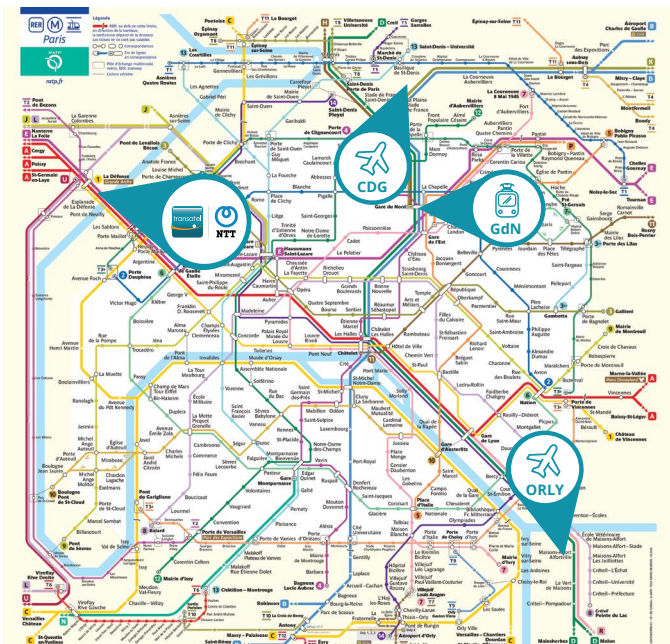

# Visit Transatel

## PEDESTRIAN ACCESS TO LEVEL 3

Come by public transport

**M** **1** Métro «Esplanade de la Défense»

**A** RER «La Défense» (*Grande Arche*)

**U** **L** Transilien «La Défense» (*Grande Arche*)

**T2** Tramway «La Défense» (*Grande Arche*)

### Parking Reflets 2

- 1 Take the **Circular Boulevard**, then take the **2<sup>nd</sup> exit** on the left toward Puteaux on the Liaison Médiane.
- 2 The **parking lot entrance** is on the left of the Liaison Médiane entrance.
- 3 Vehicle entrance **Corolles Reflets Iris**
- 4 Spaces available on levels -1 and -2 in Reflets 2 parking lot

### By Taxi

- 1 Indicate **Liaison Médiane** (*Opposite Total Station*)
- 2 **Drop-off on level 0** of the Tower
- 3 Ring the bell and take the elevator to **Level 3** (*CBX Tower reception*)